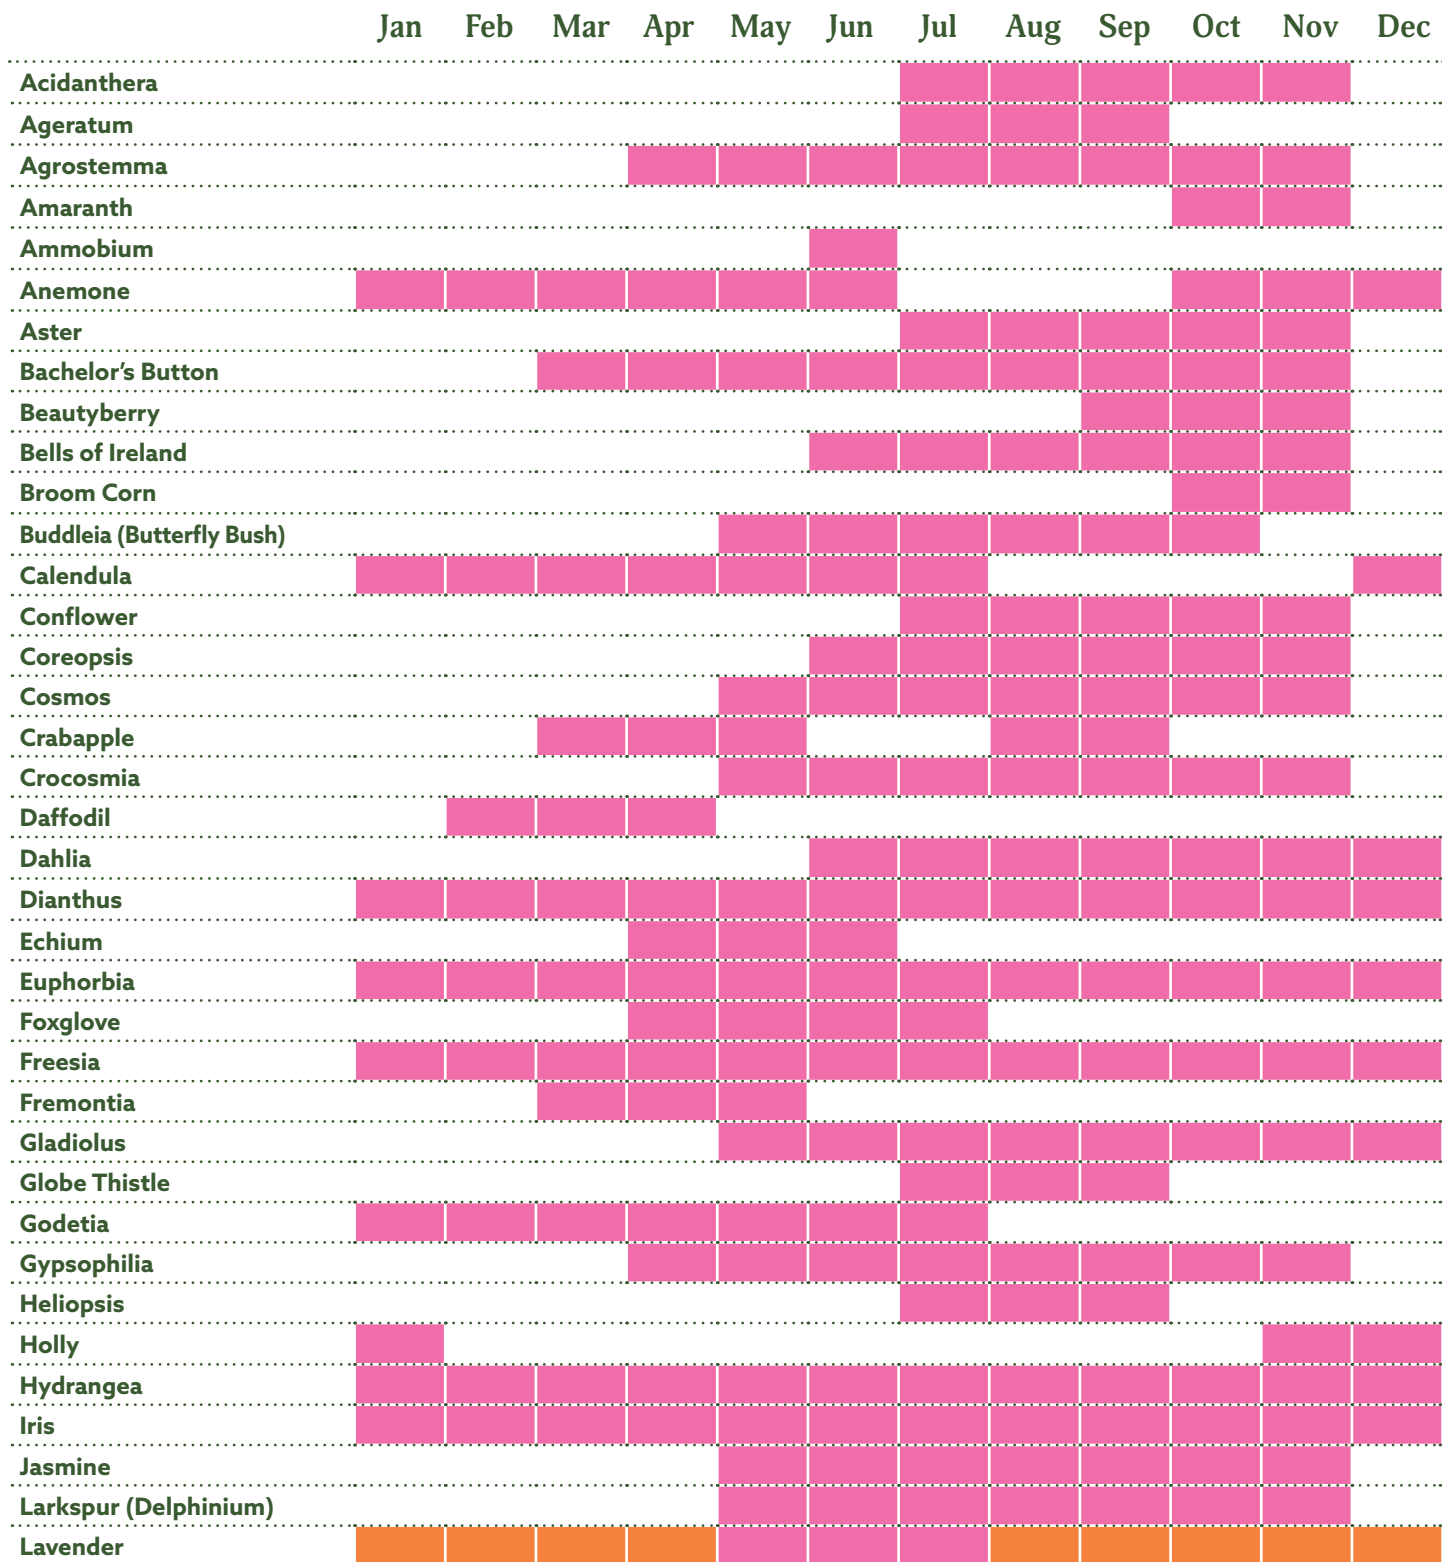

Flower Seasonality Chart for Bay Area Farmers Markets

Keep in mind that every year is different, and individual varieties have different harvest times. If you are outside of Northern California, this chart might not apply to your growing region. Learn more at foodwise.org.

In season
 In the market but not within its natural harvest season (i.e., cold storage or hot house production)