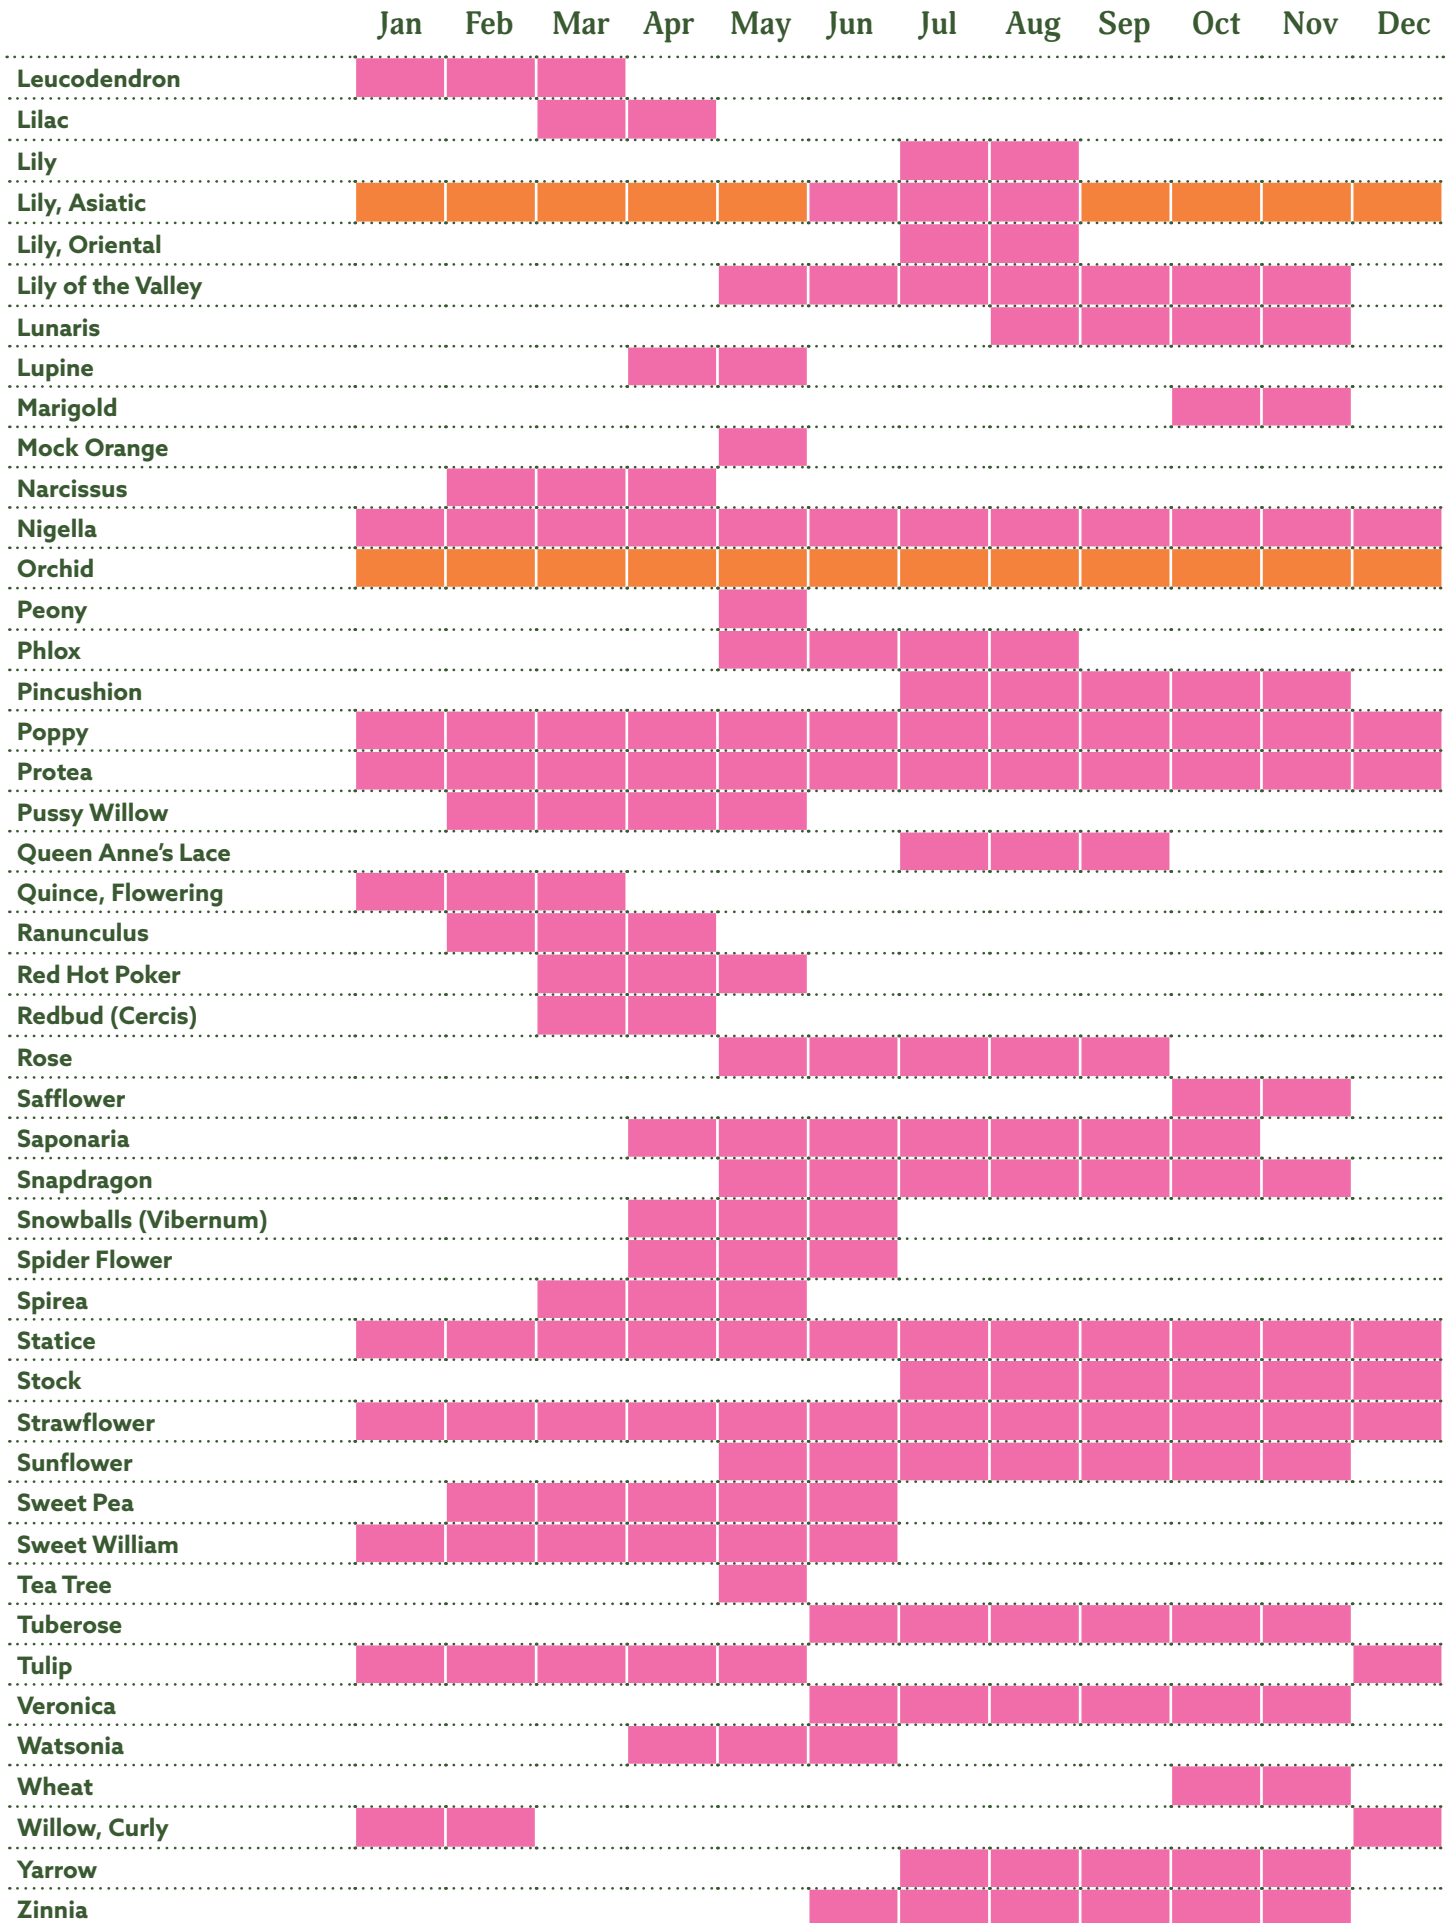

Please contact Foodwise at info@foodwise.org before reproducing or distributing this chart.